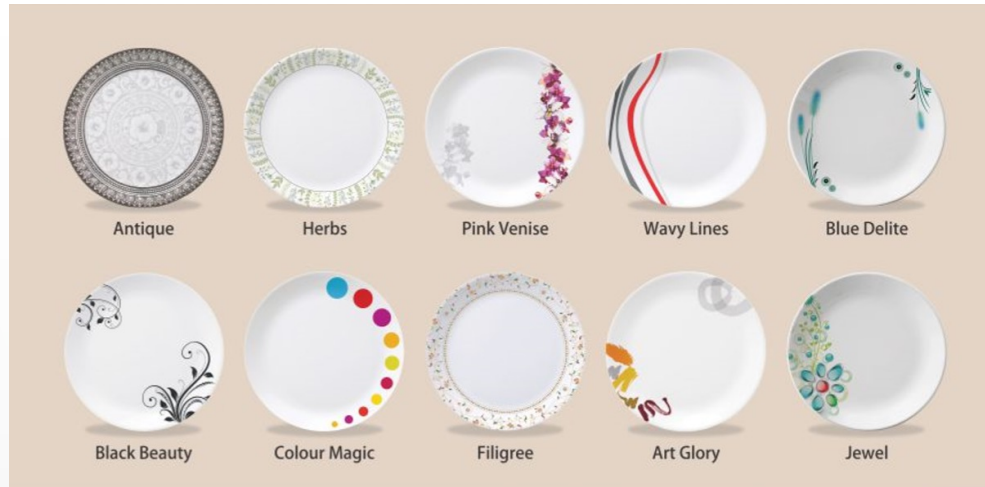

LYANNA BLUE PORCELAIN
SALAD/QUARTER
21.5CM

LYANNA BLUE PORCELAIN
Set of 6 CUP/SAUCER
21.5CM

LYANNA BLUE PORCELAIN
300ML MUG

LYANNA BLUE PORCELAIN
600ML CEREAL BOWL 16CM

Rangoli

MELAMINE CROCKERY

01

02

03

We provide our clients a wide variety of Melamine crockery, the designs includes Herbs, Exotic Bloom, Flower Glossary, Rivoli dinner-ware, Diana Dinner ware and many more....

READY STOCK, IF NOT CAN BE PROVIDED IN 15 DAYS, T&C APPLY