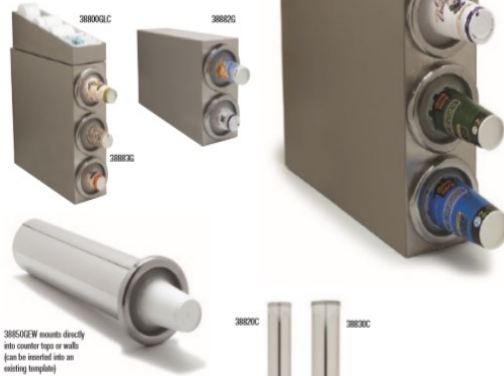

Gravity Feed Cup Dispensers

Prod No	Description	Pack
Adjustable Cup Dispensers		
38882C	2 Cup Dispenser, Vertical Cabinet Model	1 ea
38883C	3 Cup Dispenser, Vertical Cabinet Model	1 ea
38884C	4 Cup Dispenser, Vertical Cabinet Model	1 ea
3885C2EW	Cup Dispenser only	1 ea
Gravity Feed Cup Dispensers		
38830C	Small Cup Dispenser, holds 6-11 oz, 2.5" - 3.44" cups	1 ea
38832C	Large Cup Dispenser, holds 12-24 oz, 3.38" - 3.98" cups	1 ea

Lid & Condiment Organizer

Counter Top Lid & Straw Dispenser

Compartment Condiment Caddy