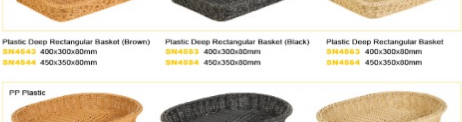

PP Plastic
Round Basket (Brown) SN4536 ø240x55mm