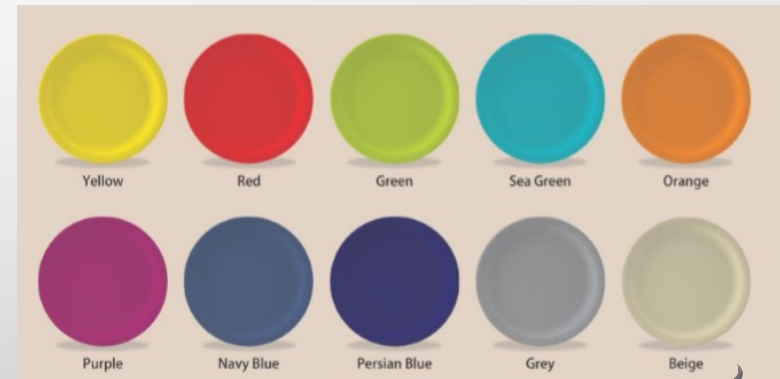

Maple Wood Teak Wood Rough Wood White Black

12 **MAPLE WOOD COMPLETE SET**

13 **OTHER WOODEN FINISH SERIES**

THE SOLID COLOUR SERIES

14

15

SOLID COLOUR WITH TEXTURES

16