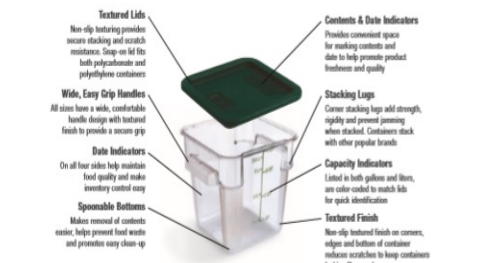

White(02)	Red(05)	Clear(07)	Forest Green(08)	
Prod No	Description	Color	Container/Lid	Pack
10720	3-Pack Square Containers (Includes Lids)	02	08	3 ea
10721	4-Pack Square Containers (Includes Lids)	02	08	3 ea
10730	2-Pack Square Containers (Includes Lids)	02	08	3 ea
10731	3-Pack Square Containers (Includes Lids)	02	08	3 ea
10722	2-Pack Square Containers (Includes Lids)	07	05	2 ea
10723	3-Pack Square Containers (Includes Lids)	07	05	2 ea
10724	4-Pack Square Containers (Includes Lids)	07	05	2 ea
10725	5-Pack Square Containers (Includes Lids)	07	05	2 ea
10732	2-Pack Square Containers (Includes Lids)	02	05	2 ea
10733	3-Pack Square Containers (Includes Lids)	02	05	2 ea

STORPLUS™ STORAGE BOXES

StorPlus color-coded storage boxes are a solution that helps employees easily identify proper storage containers, eliminating cross-contamination.

StorPlus Color-Coded Storage Boxes & Lids

1. **Benefits of StorPlus Color-Coded Storage Boxes**
2. Prevent cross-contamination and help meet standards as part of a complete HACCP Program
   - RimGlow™ technology gives the boxes and lids a distinct, yet transparent color to segregate them by usage