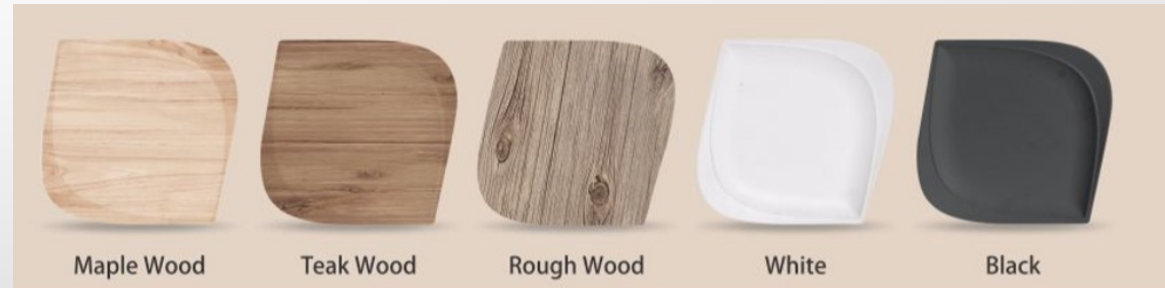

09

OTHER DESIGNS IN SQUARE DINNER WARE

10

BLUE HEARTS COMPLETE SET

THE WOODEN FINISH SERIES

11

Maple Wood

Plates Dinner 11" (28 cm) K-1053 Small 8" (20.3 cm) K-1054	Platter Large 15" (38 cm) H-2343 Small 12.5" (31.8 cm) H-2344	Bowls Cereal / Soup 6.3" (16 cm) K-1055 Veg 3.75" (9.5 cm) K-1056	Persian Soup Spoon 6.3" (16 cm) K-1047	Trays X Large 18" (45.5 cm) K-1071 Large 15" (38.5 cm) T-2001 Medium 12" (30.5 cm) T-2002 Small 9" (23 cm) T-2003
--	---	---	---	---